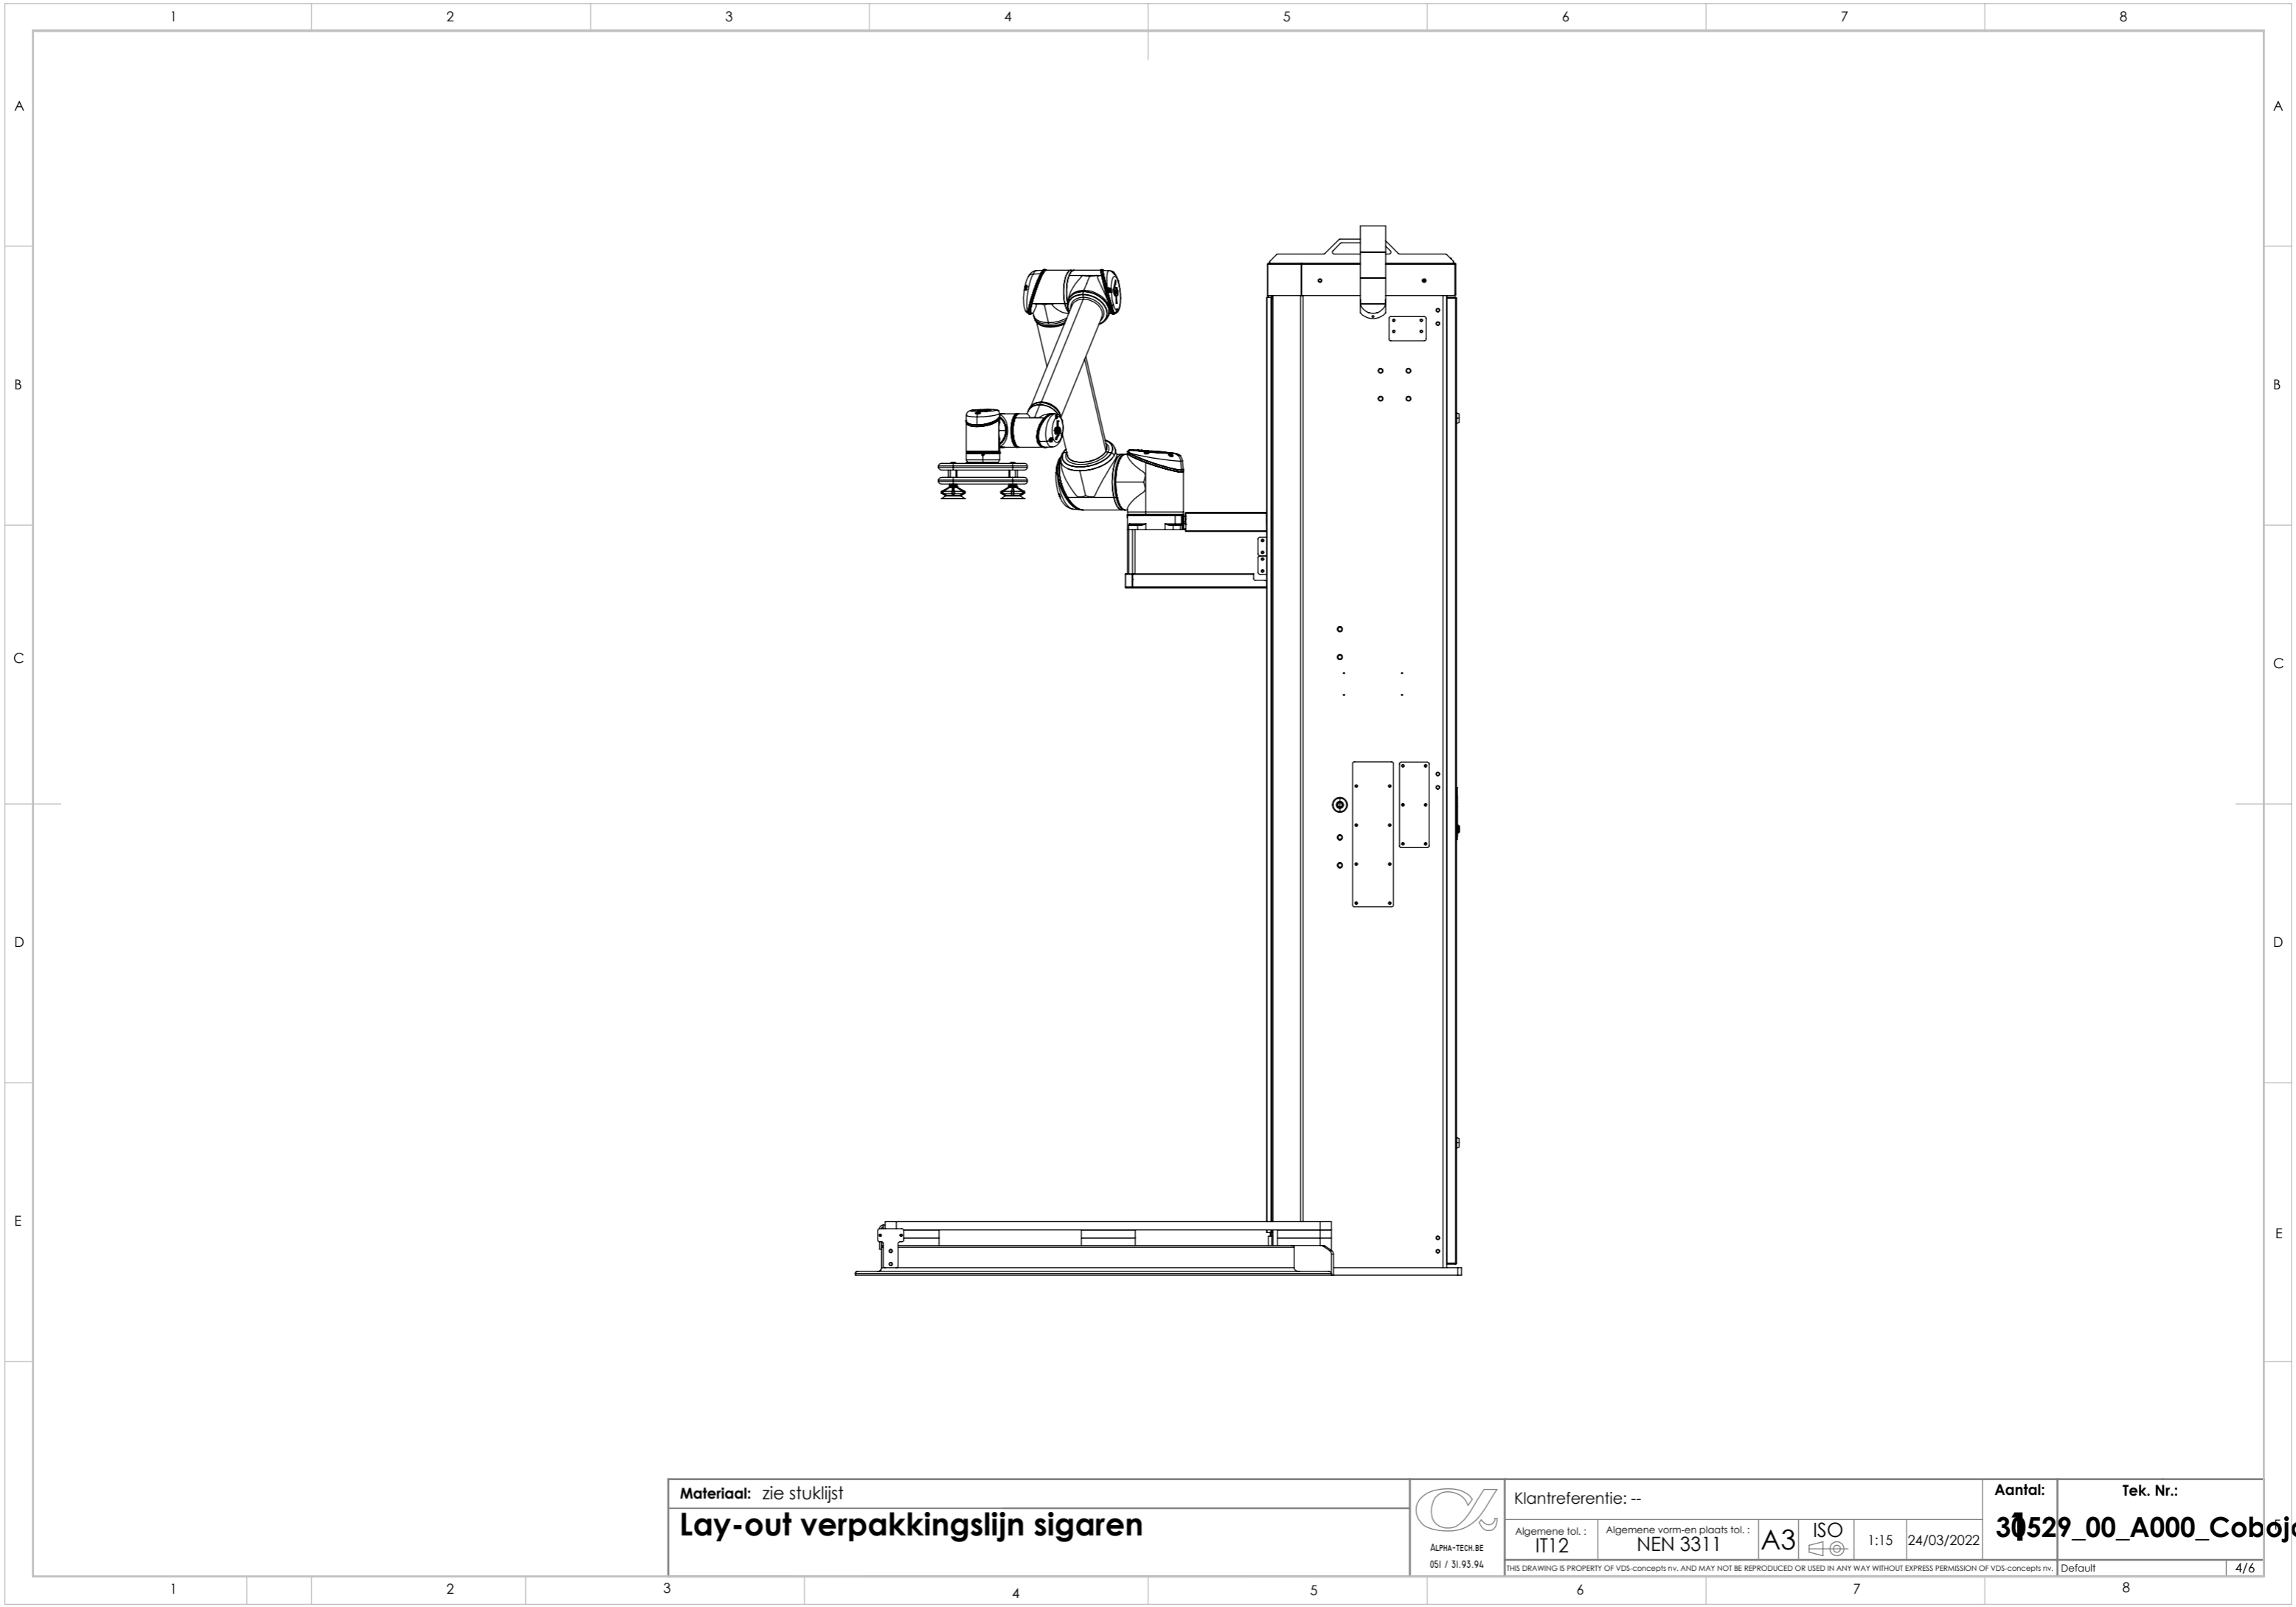

Materiaal: zie stuklijst

Lay-out verpakingslijn sigaren

ALPHA-TECH.BE
051 / 31.93.94

Klantreferentie: --

Algemene tol.: IT12

Algemene vorm-en plaats tol.: NEN 3311

A3

1:15

24/03/2022

Aantal:

Tek. Nr.:

30529_00_A000_Cobojob