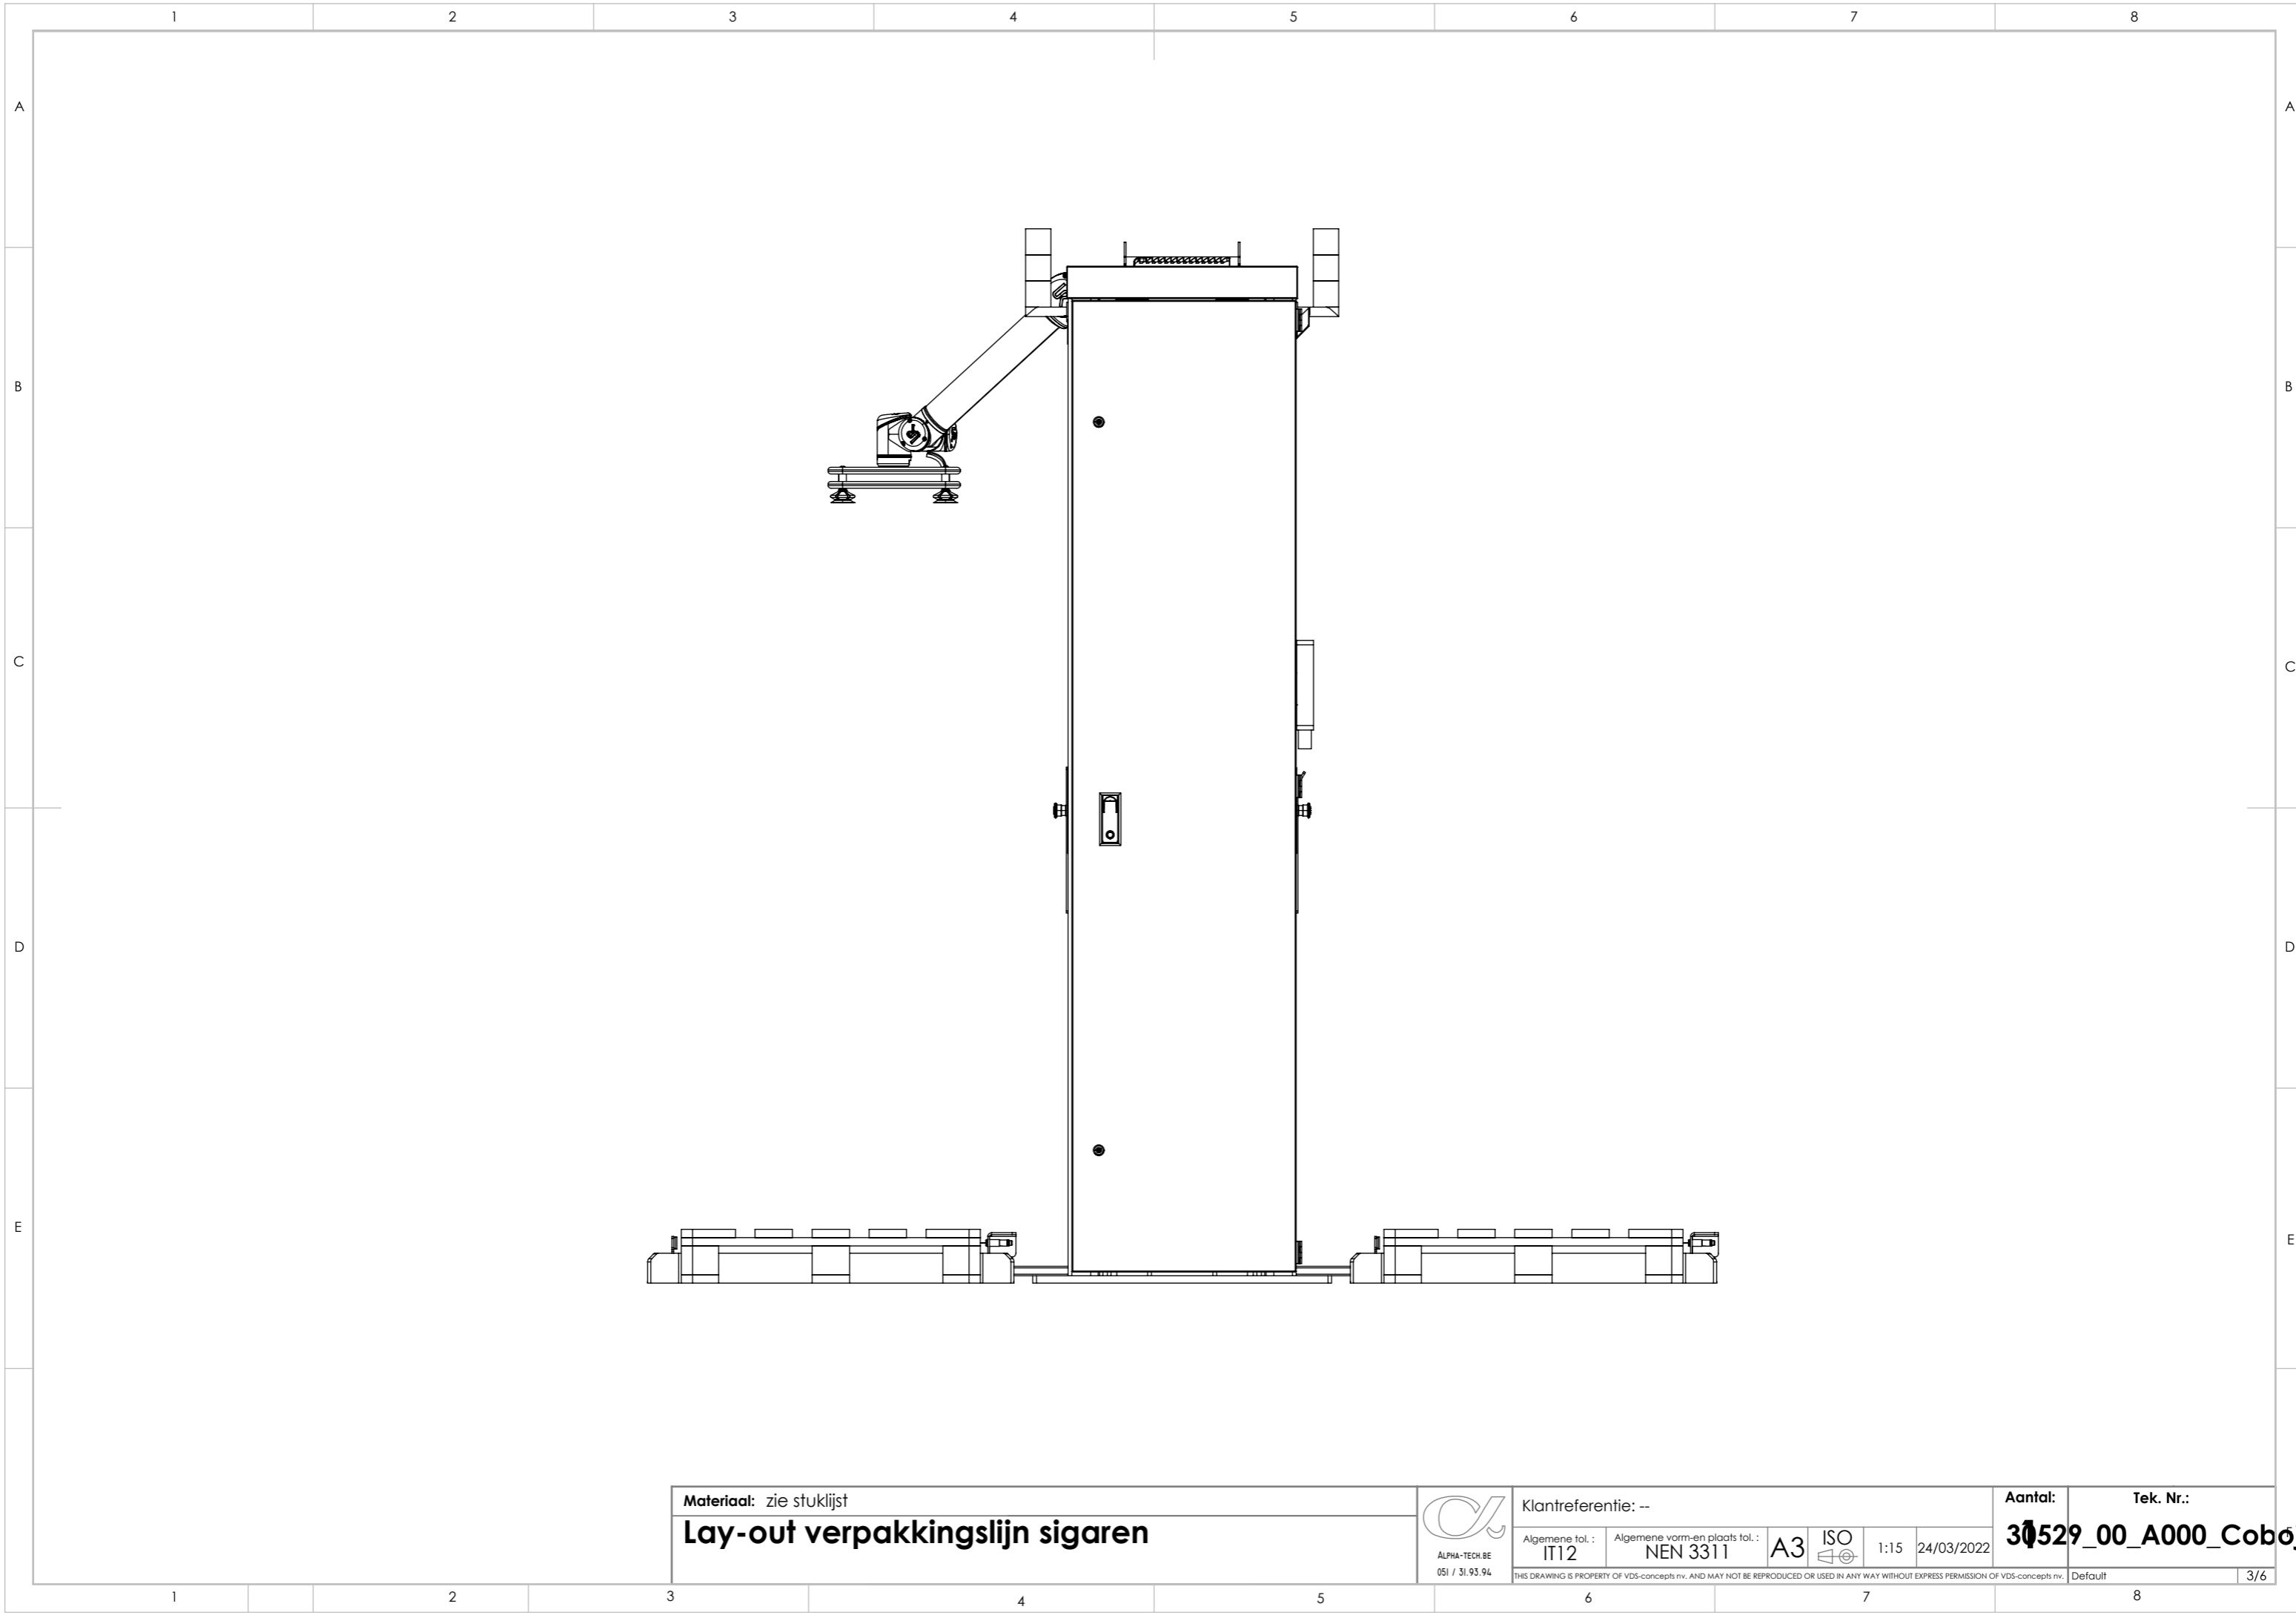

THIS DRAWING IS PROPERTY OF VDS-concepts nv. AND MAY NOT BE REPRODUCED OR USED IN ANY WAY WITHOUT EXPRESS PERMISSION OF VDS-concepts nv. Default 2/6

Materiaal: zie stuklijst
Lay-out verpakingslijn sigaren